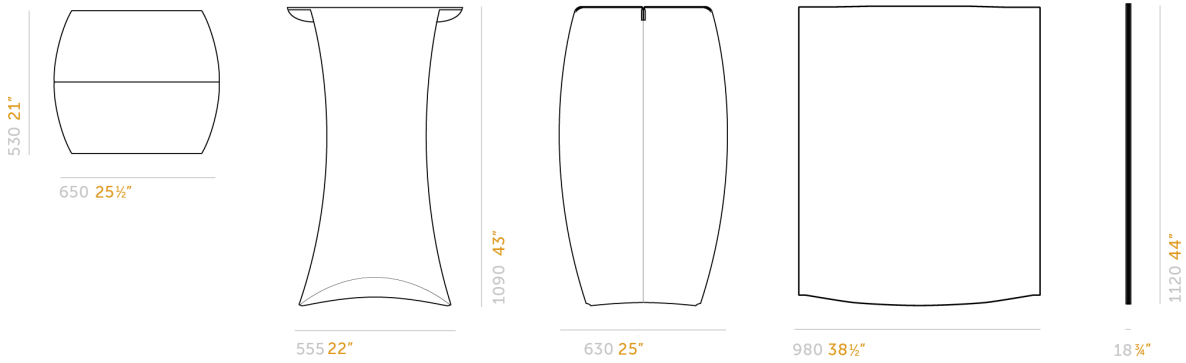

FLUX CHAIR

weight	5 kg
max. load	160 kg
volume reduction	97 %
customization	textile printing or stickering

Measurements

660 26"

840 33"

670 26 1/4"

410 16 1/4"

850 33 1/2"

770 30 1/4"

FLUX COFFEE LOW TABLE

weight	4,8 kg (small)
max. load	50 kg
volume reduction	94 %
customization	textile printing or stickering

Measurements

FLUX COLUMN HIGH TABLE

weight	11 kg
max. load	60 kg
volume reduction	93 %
customization	textile printing or stickering

Measurements

FLUX PILLAR BAR STOOL

weight	5 kg
max. load	140 kg
volume reduction	93 %
customization	textile printing or stickering

Measurements

FLUX BAGS

material polyester with leather
 reinforcements

max. load 35 kg

colors black

item number	size	products
FBG0002	120 x 110 x 10 cm	Column (max 2), Counter (max 2)
FBG0003	120 x 45 x 10 cm	Coffee (max 4)
FBG0004	88 x 80 x 10 cm	Flux Chair (max 4), Pillar (max 4 pcs)