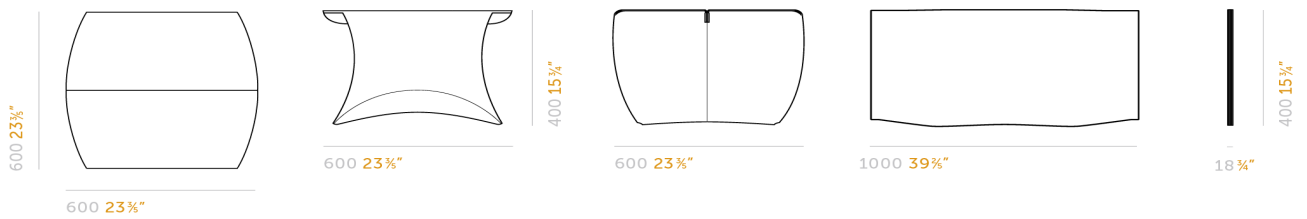

FLUX CHAIR

weight	5 kg
max. load	160 kg
volume reduction	97 %
customization	textile printing or stickering

Measurements

660 26"

840 33"

670 26 1/4"

410 16 1/4"

850 33 1/2"

770 30 1/4"

FLUX COFFEE LOW TABLE

weight	4,8 kg (small)
max. load	50 kg
volume reduction	94 %
customization	textile printing or stickering

Measurements

FLUX COLUMN HIGH TABLE

weight	11 kg
max. load	60 kg
volume reduction	93 %
customization	textile printing or stickering

Measurements

FLUX PILLAR BAR STOOL

weight	5 kg
max. load	140 kg
volume reduction	93 %
customization	textile printing or stickering

Measurements

FLUX BAGS

material polyester with leather
 reinforcements

max. load 35 kg

colors black

item number	size	products
FBG0002	120 x 110 x 10 cm	Column (max 2), Counter (max 2)
FBG0003	120 x 45 x 10 cm	Coffee (max 4)
FBG0004	88 x 80 x 10 cm	Flux Chair (max 4), Pillar (max 4 pcs)